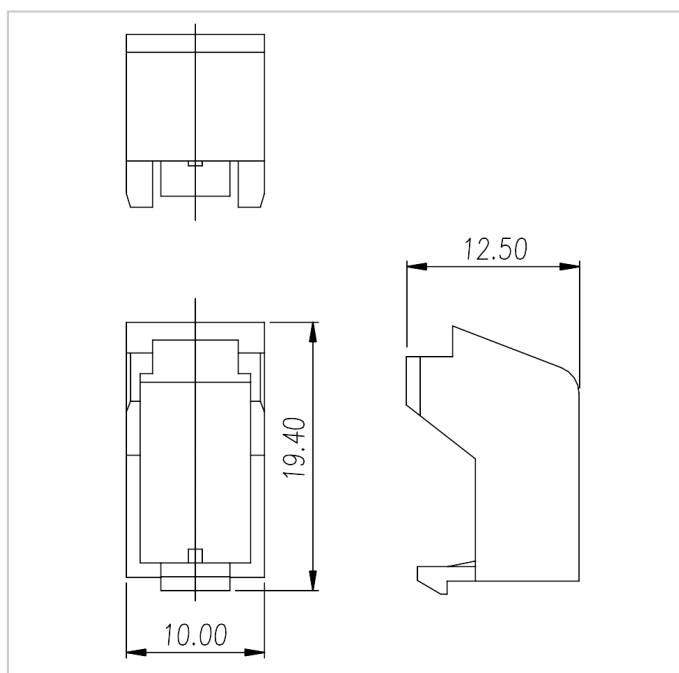

For reference only!version1.0

Dimensions

Accessories

[FMDT-OTA-02P](#)